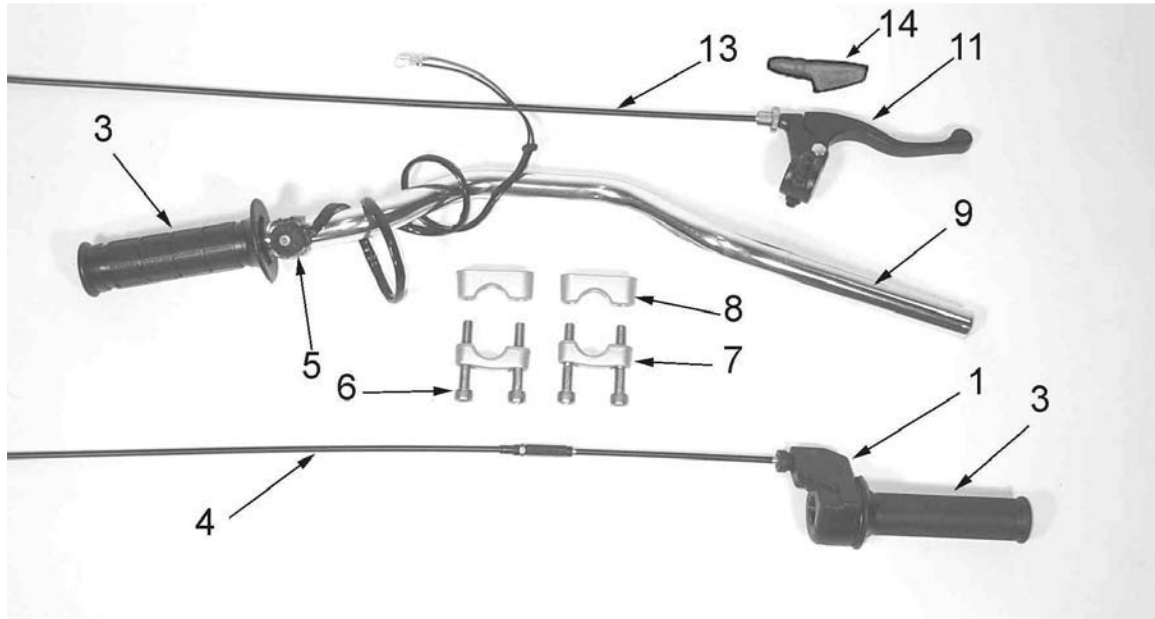

Cobra - 2006 P3

Airbox and Inlet System II

REF NO	PART NO	DESCRIPTION
1	ECMPIN01	12MM CARBURETOR
Not Shown	FCMU0026	FUEL LINE
Not Shown	MCMUCL04	HOSE CLAMPS - FUEL LINE
2	ECMOIN02	CLAMP
3	HCBC0625	6X25 CAP SCREW
4	ECMOIN04	REED SPACER PLATE
5	ZCMOIN05	REED VALVE GASKET
6	ECMOIN06	REED VALVE ASSEMBLY
NOT SHOWN	ECMOIN06A	REED PEDALS
8	ECMOIN08	SCREW - REED CAGE TO SPACER PLATE
9	ECMOIN09	RUBBER INTAKE BOOT
10	ECMOIN10	INTAKE RETAINING PLATE

Cobra - 2006 P3

Bars and Controls

Bars and Controls		
REF #	PART #	DESCRIPTION
1	FCPW0001	THROTTLE ASSEMBLY
3	TCMU0008	GRIPS (SET OF TWO)
4	FCPW0002	THROTTLE CABLE
5	FCMU0033	KILL SWITCH ASSEMBLY
6	KCMZ0001	M8X50 SOCKET HEAD CAP SCREW (4 REQ'D)
7	KCMZ0003	LOWER HANDLE BAR CLAMP (2 REQ'D)
8	KCMZ0002	TOP HANDLE BAR CLAMP (2 REQ'D)
9	TCMU0019	HANDLEBAR - ALUMINUM
11	BCMU0100	BRAKE LEVER / PERCH ASSEMBLY WITH ADJUSTOR
13	BCMU0108	FRONT BRAKE CABLE
14	BCMU0013	BRAKE LEVER COVER
Not shown	FCPW0004	THROTTLE CABLE END GROMMET

Cobra - 2006 P3

Carburetor

REF	PART #	DESCRIPTION
1	RCOI0001	SLIDE - 40 - STOCK
1	RCOI0030	SLIDE - 30
1	RCOI0050	SLIDE - 50
2	RCOI0002	NEEDLE FOR SLIDE
3	RCOI0003	ATOMIZER
4	RCOI0004	MAIN JET-82 STOCK
	RCOI00##	ADDITIONAL MAIN JETS, 74 - 94 <i>EXAMPLE RCOI0094 FOR 94 MAIN</i>
5	RCOI0005	PILOT JET-42 STOCK
	RCOI00##	ADDITIONAL PILOT JETS, 38 - 45 <i>EXAMPLE RCOI0045 FOR 45 PILOT</i>
6	RCOI0006	CHOKE JET
7	RCOI0007	TOP CARB SCREW
8	RCOI0008	O-RING FOR CARB TOP
9	RCOI0009	CARB TOP W/ O-RING
10	RCOI0010	SLIDE SPRING
11	RCOI0011	NEEDLE RETAINER PLATE
12	RCOI0012	NEEDLE CLIP
13	RCOI0013	IDLE ADJUSTMENT SCREW
14	RCOI0014	IDLE ADJUSTMENT SPRING
16	RCOI0016	FUEL MIXTURE SCREW KIT-4 PIECE
17	RCOI0017	FLOAT KIT - 3 PIECES
19	RCOI0019	FLOAT BOWL WITH O-RING - 2 PC
20	RCOI0020	BOTTOM CARB SCREW
22	RCOI0022	CHOKE ASSEMBLY - 4 PIECES
23	RCOI0023	REBUILD KIT
Not Shown	FCMU0026	FUEL LINE
Not Shown	MCMUCL04	HOSE CLAMPS - FUEL LINE