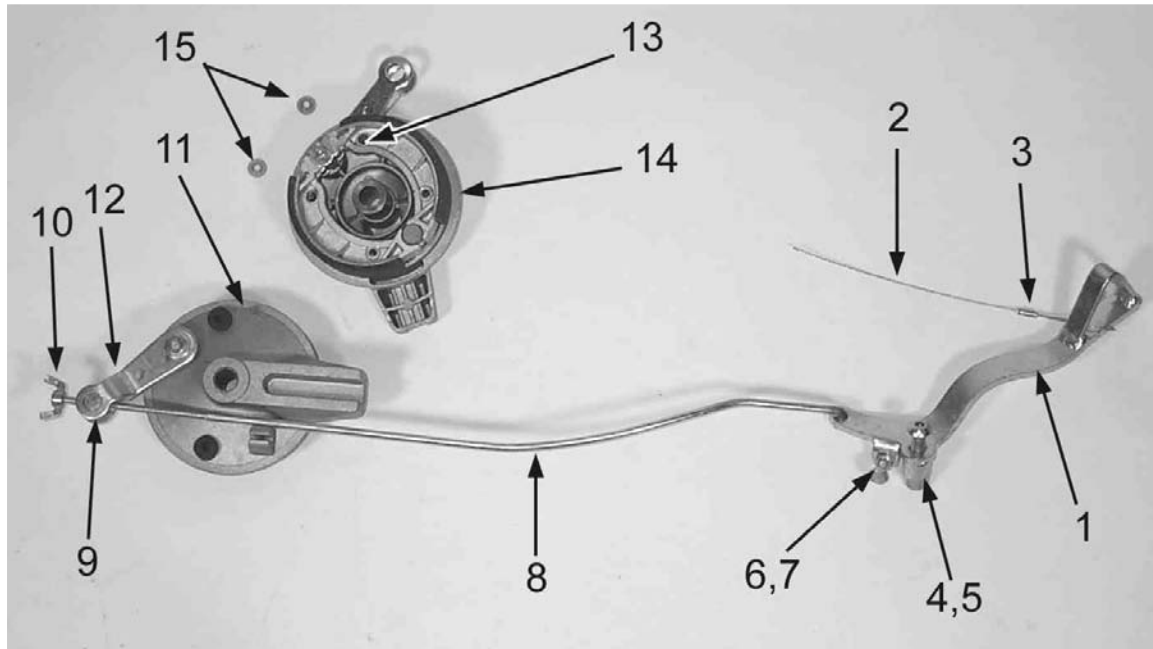

Cobra - 2006 P3

Rear Brake

Rear Brake System		
REF #	PART #	DESCRIPTION
1	BAMU0301	BRAKE PEDAL
2	BCMU0008	CABLE - BRAKE SNAKE
3	BCMU0009	CRIMP - BRAKE SNAKE
4	HCBH0803	M8X40 BUTTON HEAD SCREW
5	HCNL0801	8MM LOCK NUT
6	HCBH0602	M6X25 HEX HEAD BOLT (BRAKE STOP ADJUST)
7	HCNS0601	6MM NUT
8	BCCM0105	BRAKE ROD
9	BCMU0111	BRAKE ROD BARREL
10	HCNW0001	BRAKEROD WINGNUT
11	WCPW0004	BRAKE HUB - REAR
12	BCMU0112	BRAKE ARM - REAR
13	BCMU0010	SPRING - BRAKE RETURN
14	BCMU0110	BRAKE SHOE (PAIR)
15	BCMU0011	PUSH NUT - BRAKE SECURE (2 REQ'D)
16	HCCP0001	COTTER PIN - 3/32 X 1/2
17	HCWF0502	5MM FLAT WASHER