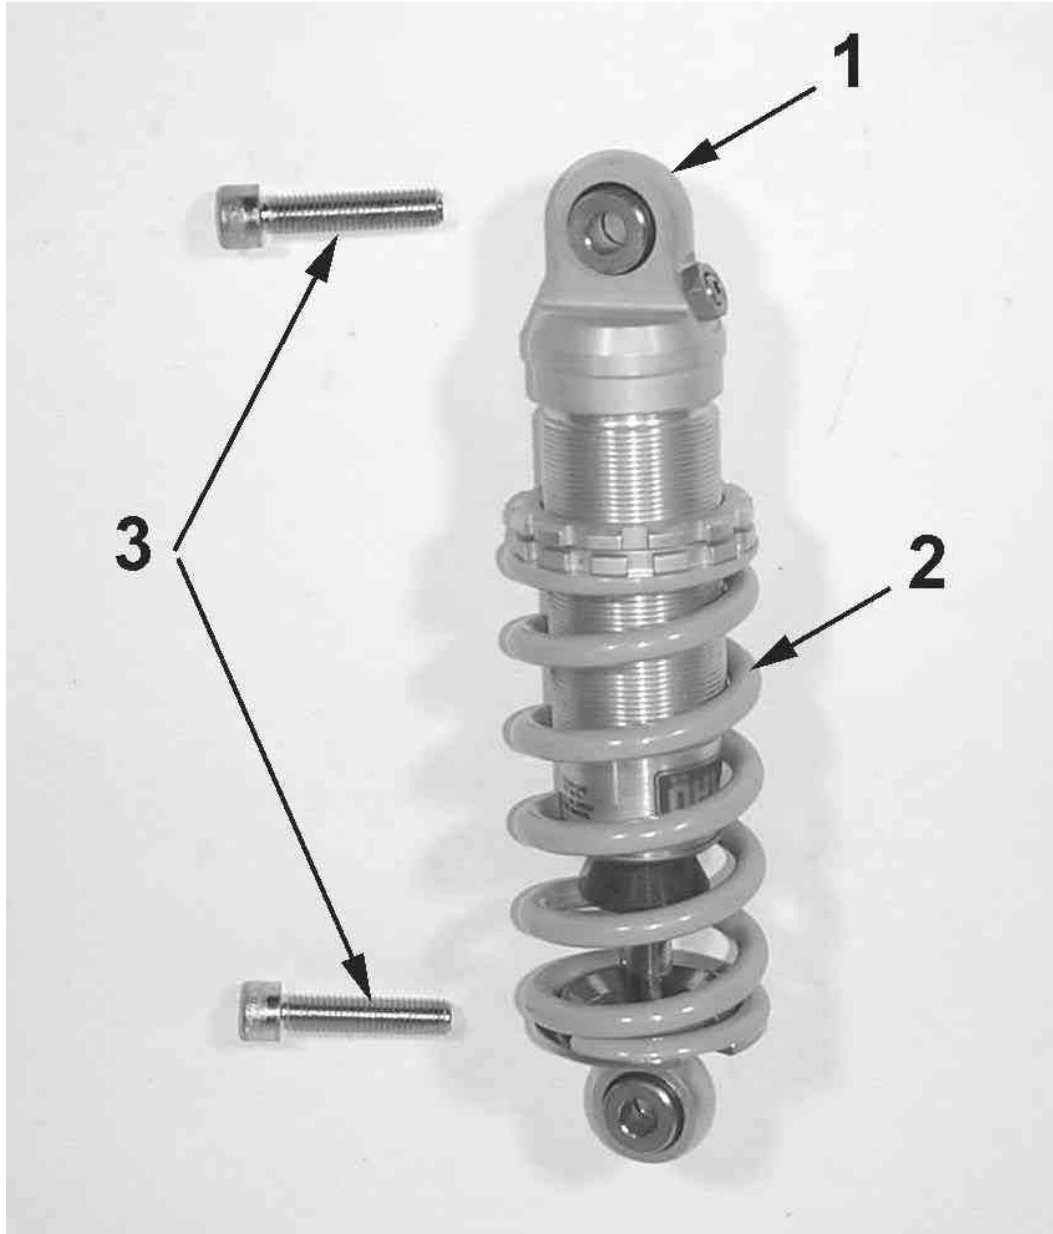

Cobra - 2006 P3

Shock

REAR SHOCK		
REF#	PART #	DESCRIPTION
1	SAPW2004	SHOCK ABSORBER
2	SCMUOH05	SPRING - STANDARD (285 lb/in) yellow
	SCMUOH04	SPRING - LIGHT (275 lb/in) red
	SCMUOH06	SPRING - HEAVY (295 lb/in) white
3	HCBC1001	M10X45 SHCS