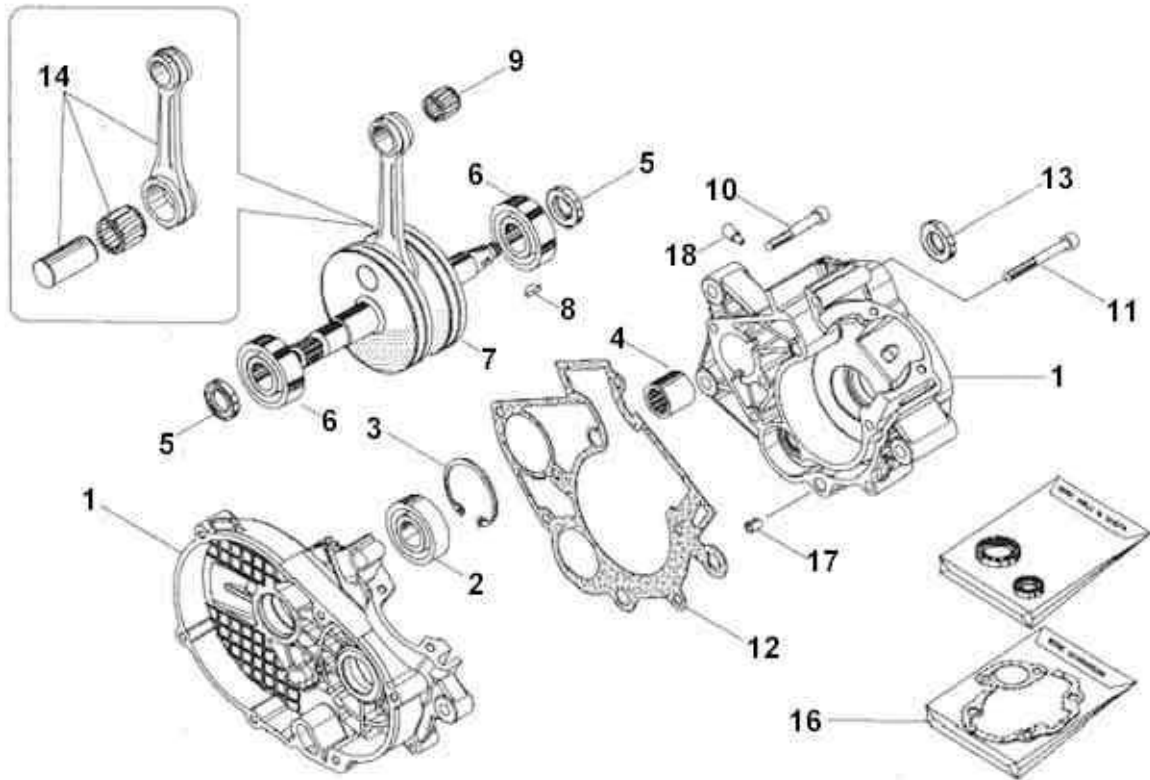

Cobra - 2006 P3

Electrical System

Electrical System		
REF #	PART #	DESCRIPTION
1	ECMOIG06	CDI UNIT
2	HCBF0616	M6X16 FLANGE HEAD BOLT
3		
4	ECMOIG01	STATOR & FLYWHEEL
5	HCBC0401	M4X18 SOCKET HEAD CAP SCREW
6	ECMOIG16	SPACER – FLYWHEEL
8	HCWF0801	8MM FLAT WASHER
9	HCNS0801	8MM NUT
10	FCMU0033	IGNITION CUT-OFF SWITCH ASSEMBLY
NOT SHOWN	MCOIWC01	WIRE CONNECTOR – MALE TO MALE PLUG
11	ECMOIG05	IGNITION COIL WITH SPARK PLUG CAP
12	HCBC0602	M6X20 SOCKET HEAD CAP SCREW
13	HCNL0601	6MM LOCKNUT
14	ECOI0110	COIL BRACKET – LEFT HAND SIDE
15	ECOI0111	COIL BRACKET – RIGHT HAND SIDE
16	HCBC0804	M8X80 SOCKET HEAD CAP SCREW
17	HCNL0801	8MM LOCKNUT
18	ECMU0065	SPARK PLUG, CHAMPION (8339-1)
18H	ECMU0067	OPTIONAL HOTTER PLUG (8332-1)
18C	ECMU0066	OPTIONAL COLDER PLUG (8904-1)

Cobra - 2006 P3

Engine - Bottom End & Transmission

REF NO	PART NO	DESCRIPTION
1	ECMOBE01	CASES – COMPLETE SET
2	ECMOBE02	OUTPUT BEARING
3	ECMOBE03	OUTPUT BEARING – SNAP RING
4	ECMOBE04	PRECISION BEARING
5	ECMOBE05	CRANK SEAL
6	ECMU0016	CRANK BEARING
7	ECMOBE07	CRANKSHAFT COMPLETE
8	ECMOBE08	FLYWHEEL KEY
9	ECMU0077	WRIST PIN BEARING
10	HCBC0660	6X60 CAP SCREW
11	HCBC0607	6X50 CAP SCREW
12	ZCMOBE12	CRANKCASE GASKET
13	ECMOBE13	OUTPUT SEAL
14	ECMOBE14	ROD WITH WRIST PIN AND BEARING
15		S6 V/EC.+COM. SET OF SEAL
16	ZKMOBE16	GASKET KIT
17	ECMOBE17	DOWEL PIN – CASE
18	ECMOBE18	CASE VENT PIPE