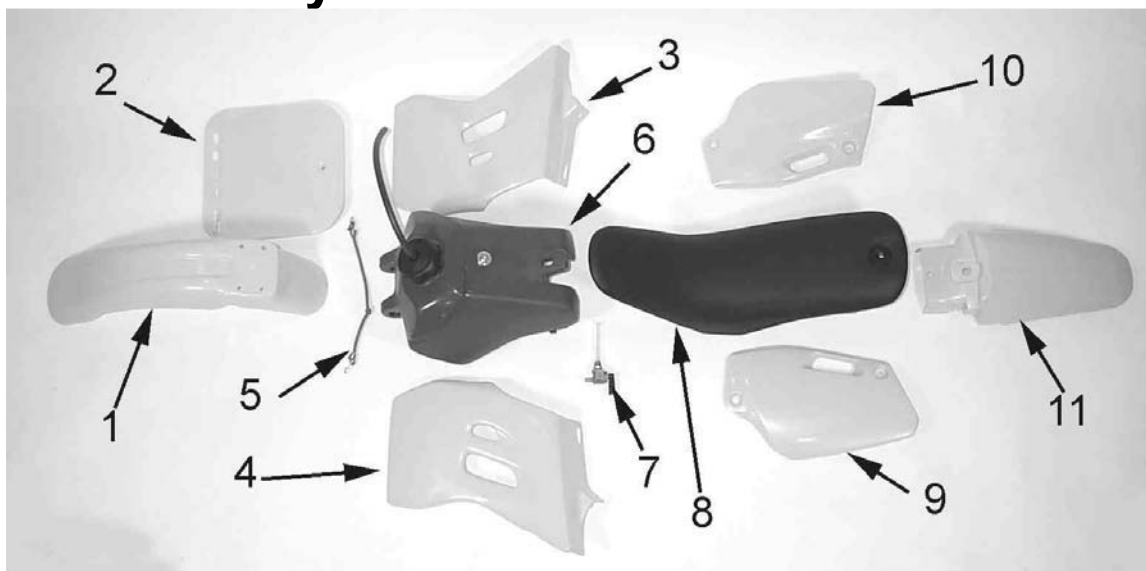

Cobra - 2006 P3

Plastic Bodywork & Seat

Plastic and Seat		
REF #	PART #	DESCRIPTION
NOT SHOWN	TCMU0020	GRAPHIC KIT
NOT SHOWN	TCMU0020	GRAPHIC KIT
1	TCHA0107	FRONT FENDER
NOT SHOWN	HCBF0616	FENDER BOLT, M6X16 FLANGE HEAD (4 REQ'D)
2	TCMU0005	NUMBER PLATE - FRONT
NOT SHOWN	HCBF0625	M6X25 FLANGE HEAD BOLT – FRONT NUMBER PLATE MOUNT
3	TCHA0008	RADIATOR SHROUD - RIGHT
4	TCHA0009	RADIATOR SHROUD - LEFT
5	MCMUBC01	BUNGEE CORD – SHROUD HOLDING
6	TCHA0001	FUEL TANK – NOT COMPLETE
NOT SHOWN	TCHA0002	CAP – FUEL TANK
NOT SHOWN	TCHA0003	HOSE – FUEL CAP
NOT SHOWN	HCFH0620	M6X20 PHILIPS HEAD SCREW – SEAT & SHROUD HOLD
NOT SHOWN	TCHA0005	SPACER – SEAT & SHROUD HOLD
NOT SHOWN	TCHA0006	SPACER – FRONT TANK MOUNT (2 REQ'D)
NOT SHOWN	HCBC0685	M6X85 SHCS – FRONT TANK MOUNT
NOT SHOWN	HCNL0601	6MM LOCK NUT – FRONT TANK MOUNT BOLT
NOT SHOWN	HCBC0645	M6X45 SOCKET HEAD CAP SCREW
NOT SHOWN	TCHA0004	BUSHING – REAR TANK MOUNTING
7	TCMU0000	FUEL PETCOCK '06 STYLE LEVER
Not Shown	FCMU0026	FUEL LINE
Not Shown	MCMUCL04	HOSE CLAMPS – FUEL LINE
8	TCHO0001	SEAT
NOT SHOWN	HCBB0635	M6X35 BUTTON HEAD CAP SCREW – SEAT HOLDING
9	TCHA0011	NUMBER PLATE – LEFT REAR
NOT SHOWN	HCBF0616	M6X16 FLANGE HEAD BOLT – FRONT SECURE
NOT SHOWN	HCBF0620	M6X20 FLANGE HEAD BOLT – FENDER & REAR SECURE
NOT SHOWN	HCNF0602	6MM NYLOC FLANGE NUT
10	TCHA0010	NUMBER PLATE – RIGHT REAR
NOT SHOWN	HCBF0616	M6X16 FLANGE HEAD BOLT – FRONT SECURE
NOT SHOWN	HCBF0620	M6X20 FLANGE HEAD BOLT – FENDER & REAR SECURE
NOT SHOWN	HCNF0602	6MM NYLOC FLANGE NUT
11	TCHA0012	FENDER – REAR