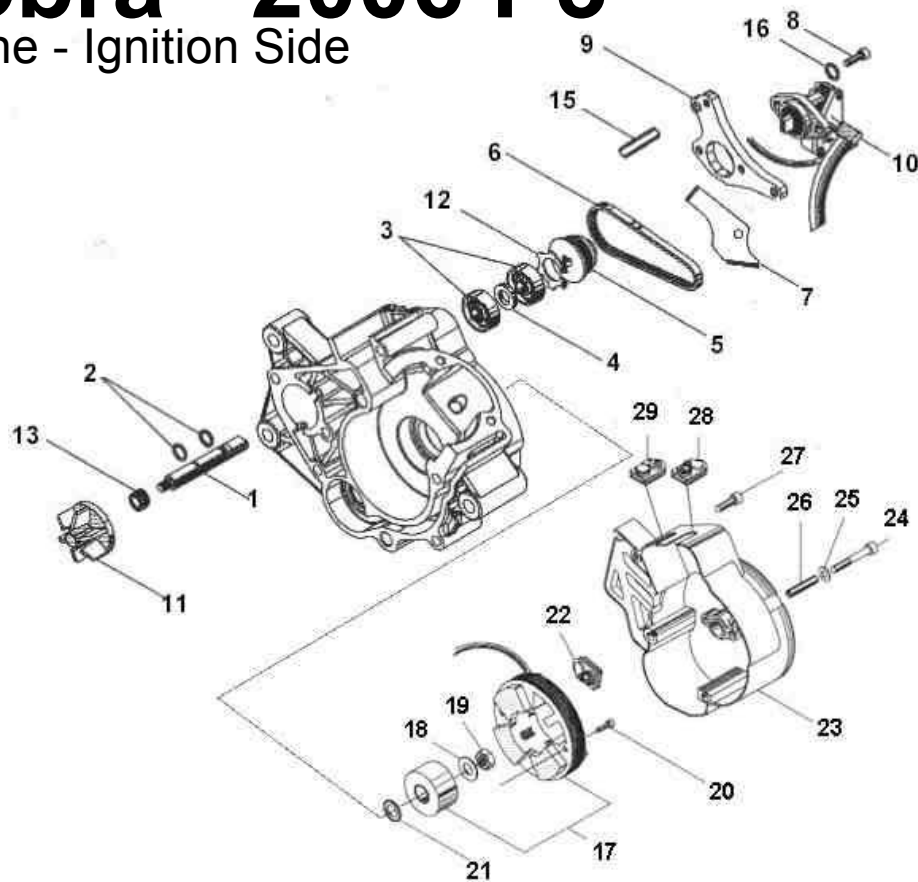

Cobra - 2006 P3

Engine - Clutch

REF NO	PART NO	DESCRIPTION
1	ECMOCL01	GEAR – DRIVE
3	ECMOCL03	CLUTCH START NUT – LH THREAD
4	ECMOCL04	WASHER – CLUTCH NUT BACK UP
5	ECMOCL30	CLUTCH COMPLETE
6	ECMOCL06	SPACER – CLUTCH TO HUB
7	ECMOCL07	BUSHING – CLUTCH HUB
9	ECMOCL09	WASHER – CLUTCH BASKET BACK UP
10	PCMOCL10	SPROCKET – 10 TOOTH
11	ECMOCL11	SNAP RING – OUTPUT SHAFT
12	ECMOCL12	CLUTCH BASKET WITH GEAR
13	HCBS0004	CLUTCH BOLT
14	ECMOCL35	CLUTCH SHOE
15	ECMOCL36	BELLVILLE SPRING WASHER
16	ECMOCL34	SHIM 0.2MM
17	ECMOCL33	SHIM 0.5MM
18	ECMOCL37	CLUTCH ARBOR
NOT SHOWN	CKPW0001	BOLT & SPRING WASHERS (SET OF 3)
NOT SHOWN	CKPW0002	SHOES & SPRING WASHERS (SET OF 3)

Cobra - 2006 P3

Engine - Ignition Side

REF NO	PART NO	DESCRIPTION
1	ECMOWP01	WATER PUMP SHAFT
2	ECMOWP02	RETAINER CLIP – WATER PUMP BEARING
3	ECMOWP03	BEARING WATER PUMP
4	ECMOWP04	SPACER – WATER PUMP BEARING
5	ECMOWP05	CRANK PULLEY
6	ECMOWP06	WATER PUMP BELT
7	ECMPWP07	CLAMP FOR OIL TUBE
8	HCBC0501	5X12 CAP SCREW
9	ECMPWP09	OIL INJECTOR MOUNT PLATE
10	ECMPWP10	OIL PUMP WITH TUBE
11	ECMOWP11	WATER PUMP IMPELLER
12	ECMOWP12	SNAP RING – TOOTHED
13	ECMOWP13	WATER PUMP SEAL
14	ECMOWP14	WASHER – BEARING RETAINER
15	ECMPWP15	DOWEL PIN
16	HCWF0501	5MM WASHER
17	ECMOIG01	FLYWHEEL AND STATOR
18	HCWF0801	8MM FLAT WASHER
19	HCNS0801	8MM NUT
20	HCBC0401	M4X18 SOCKET HEAD CAP SCREW
21	ECMOIG16	SPACER – FLYWHEEL
22	ECMOIG20	GROMMET – FLYWHEEL
23	ECMOIG18	COVER – IGNITION
24	HCBC0550	M5X50 SOCKET HEAD CAP SCREW (3 REQ'D)
25	HCWF0501	5MM FLAT WASHER (4 REQ'D)
26	ECMOIG13	7MM DOWEL
27	HCBC0502	M5X20 SOCKET HEAD CAP SCREW (1 REQ'D)
28	ECMOIG15	GROMMET – IGNITION COVER – CLOSED
29	ECMOIG14	GROMMET – IGNITION COVER – OPEN