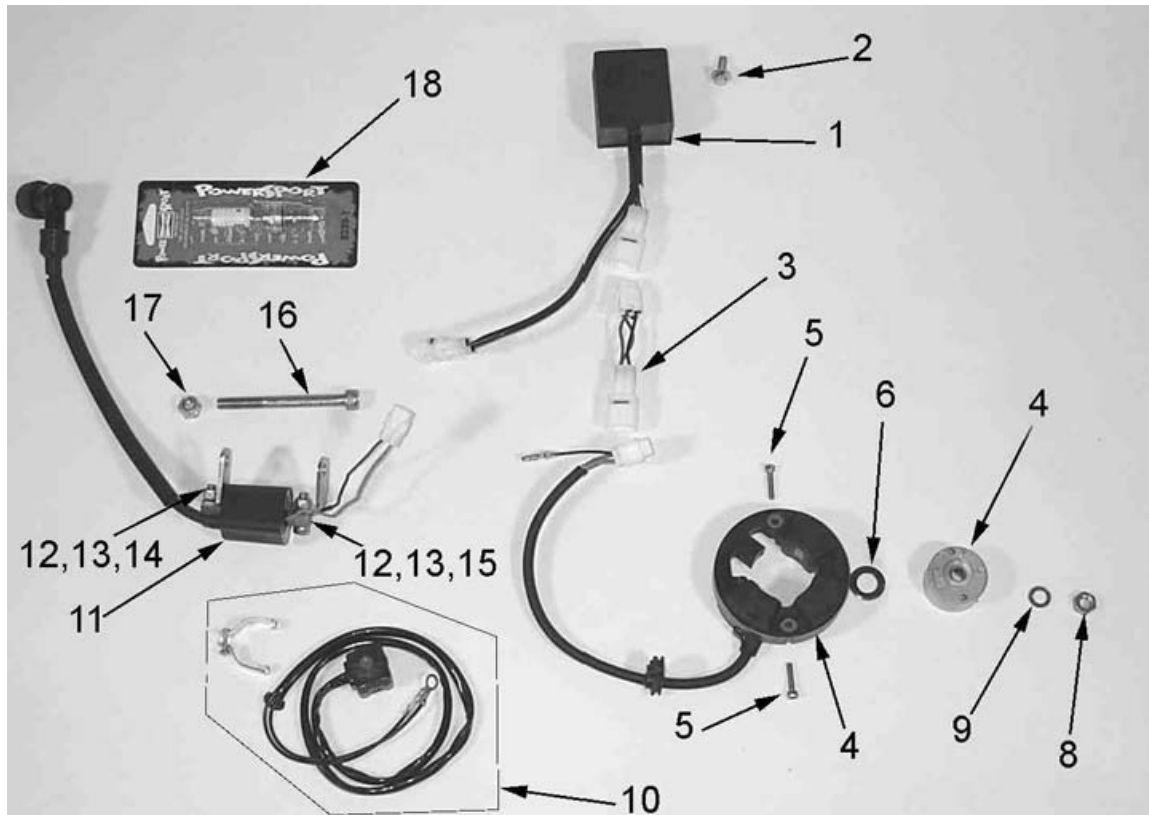

Cobra - 2006 P3

Coolant System

Coolant System		
REF #	PART #	DESCRIPTION
1	ECMU0061	RADIATOR WITH CAP
2	ECPW0002	RADIATOR HOSE LEFT
3	MCMUCL07	HOSE CLAMP STANDARD (three places)
4	ECHA0003	MOUNTING BRACKET – RADIATOR BOTTOM
5	HCBC0607	M6X50 SOCKET HEAD CAP SCREW
6	HCNL0601	6MM LOCK NUT
7	MCKGGR00	GROMMET – RADIATOR MOUNTING
8	ECPW0003	RADIATOR HOSE RIGHT
10	ECHA0002	VENT HOSE
11	ECHA0109	MOUNTING BRACKET – RADIATOR TOP
12	HCBC0660	M6X60 SOCKET HEAD CAP SCREW
13	MCMUCL11	HOSE CLAMP LARGE (one place)

Cobra - 2006 P3

Electrical System

Electrical System		
REF #	PART #	DESCRIPTION
1	ECMOIG06	CDI UNIT
2	HCBF0616	M6X16 FLANGE HEAD BOLT
3		
4	ECMOIG01	STATOR & FLYWHEEL
5	HCBC0401	M4X18 SOCKET HEAD CAP SCREW
6	ECMOIG16	SPACER – FLYWHEEL
8	HCWF0801	8MM FLAT WASHER
9	HCNS0801	8MM NUT
10	FCMU0033	IGNITION CUT-OFF SWITCH ASSEMBLY
NOT SHOWN	MCOIWC01	WIRE CONNECTOR – MALE TO MALE PLUG
11	ECMOIG05	IGNITION COIL WITH SPARK PLUG CAP
12	HCBC0602	M6X20 SOCKET HEAD CAP SCREW
13	HCNL0601	6MM LOCKNUT
14	ECOI0110	COIL BRACKET – LEFT HAND SIDE
15	ECOI0111	COIL BRACKET – RIGHT HAND SIDE
16	HCBC0804	M8X80 SOCKET HEAD CAP SCREW
17	HCNL0801	8MM LOCKNUT
18	ECMU0065	SPARK PLUG, CHAMPION (8339-1)
18H	ECMU0067	OPTIONAL HOTTER PLUG (8332-1)
18C	ECMU0066	OPTIONAL COLDER PLUG (8904-1)