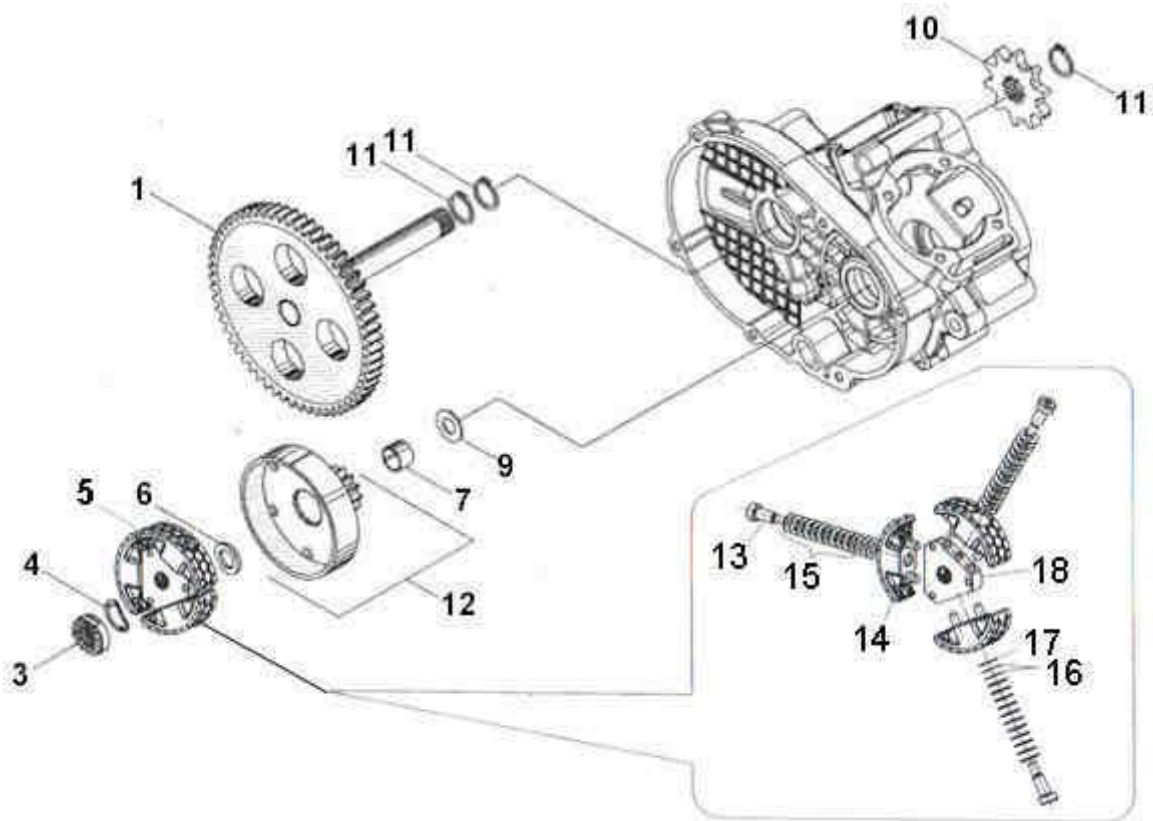

Cobra - 2006 P3

Engine - Clutch

REF NO	PART NO	DESCRIPTION
1	ECMOCL01	GEAR – DRIVE
3	ECMOCL03	CLUTCH START NUT – LH THREAD
4	ECMOCL04	WASHER – CLUTCH NUT BACK UP
5	ECMOCL30	CLUTCH COMPLETE
6	ECMOCL06	SPACER – CLUTCH TO HUB
7	ECMOCL07	BUSHING – CLUTCH HUB
9	ECMOCL09	WASHER – CLUTCH BASKET BACK UP
10	PCMOCL10	SPROCKET – 10 TOOTH
11	ECMOCL11	SNAP RING – OUTPUT SHAFT
12	ECMOCL12	CLUTCH BASKET WITH GEAR
13	HCBS0004	CLUTCH BOLT
14	ECMOCL35	CLUTCH SHOE
15	ECMOCL36	BELLVILLE SPRING WASHER
16	ECMOCL34	SHIM 0.2MM
17	ECMOCL33	SHIM 0.5MM
18	ECMOCL37	CLUTCH ARBOR
NOT SHOWN	CKPW0001	BOLT & SPRING WASHERS (SET OF 3)
NOT SHOWN	CKPW0002	SHOES & SPRING WASHERS (SET OF 3)