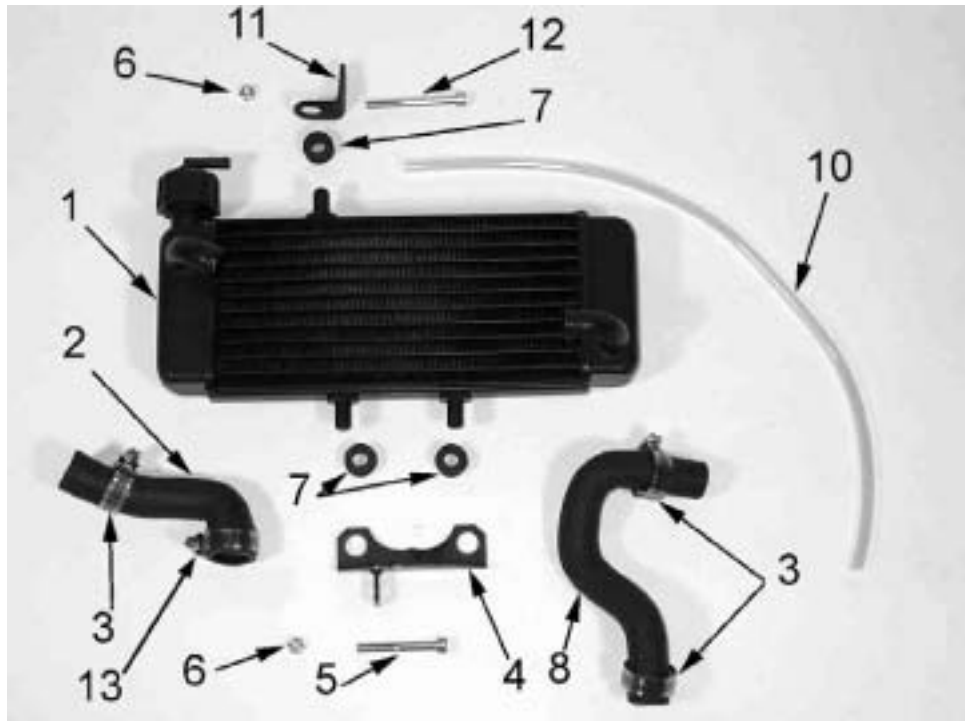

Cobra - 2006 P3

Coolant System

Coolant System		
REF #	PART #	DESCRIPTION
1	ECMU0061	RADIATOR WITH CAP
2	ECPW0002	RADIATOR HOSE LEFT
3	MCMUCL07	HOSE CLAMP STANDARD (three places)
4	ECHA0003	MOUNTING BRACKET – RADIATOR BOTTOM
5	HCBC0607	M6X50 SOCKET HEAD CAP SCREW
6	HCNL0601	6MM LOCK NUT
7	MCKGGR00	GROMMET – RADIATOR MOUNTING
8	ECPW0003	RADIATOR HOSE RIGHT
10	ECHA0002	VENT HOSE
11	ECHA0109	MOUNTING BRACKET – RADIATOR TOP
12	HCBC0660	M6X60 SOCKET HEAD CAP SCREW
13	MCMUCL11	HOSE CLAMP LARGE (one place)