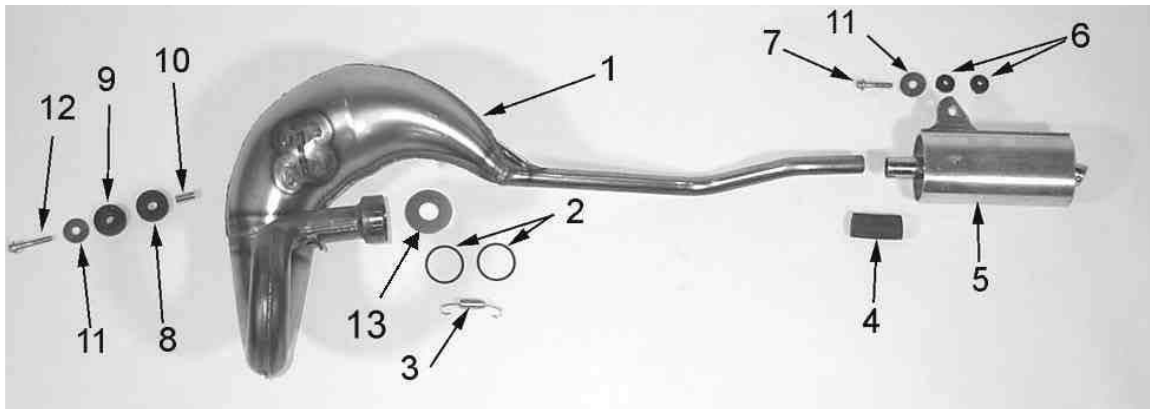

Cobra - 2006 P3

Exhaust System

Exhaust System		
REF #	PART #	DESCRIPTION
1	XCPW2004	P3 EXHAUST PIPE
2	ZCMOTE11	O-RING - EXHAUST (2 REQ'D)
3	XCMU0005	SPRING - EXHAUST SHORT
4	XCMU0028	PIPE / SILENCER SEAL
5	XCKG0003	SILENCER
NOT SHOWN	XCMU0027	SILENCER PACKING - SHORT
6	MCMUGR04	GROMMET - SILENCER MOUNTING (2 REQ'D)
7	HCBF0630	M6X30 FLANGE HEAD BOLT
8	MCMUGR06	PIPE GROMMET MALE
9	MCMUGR07	PIPE GROMMET FEMALE
10	MCMUSP02	PIPE GROMMET SPACER
11	HCWF1478	PIPE GROMMET WASHER
12	HCBF0635	M6X35 FLANGE HEAD BOLT
13	ECPW0001	Exhaust Power Regulator