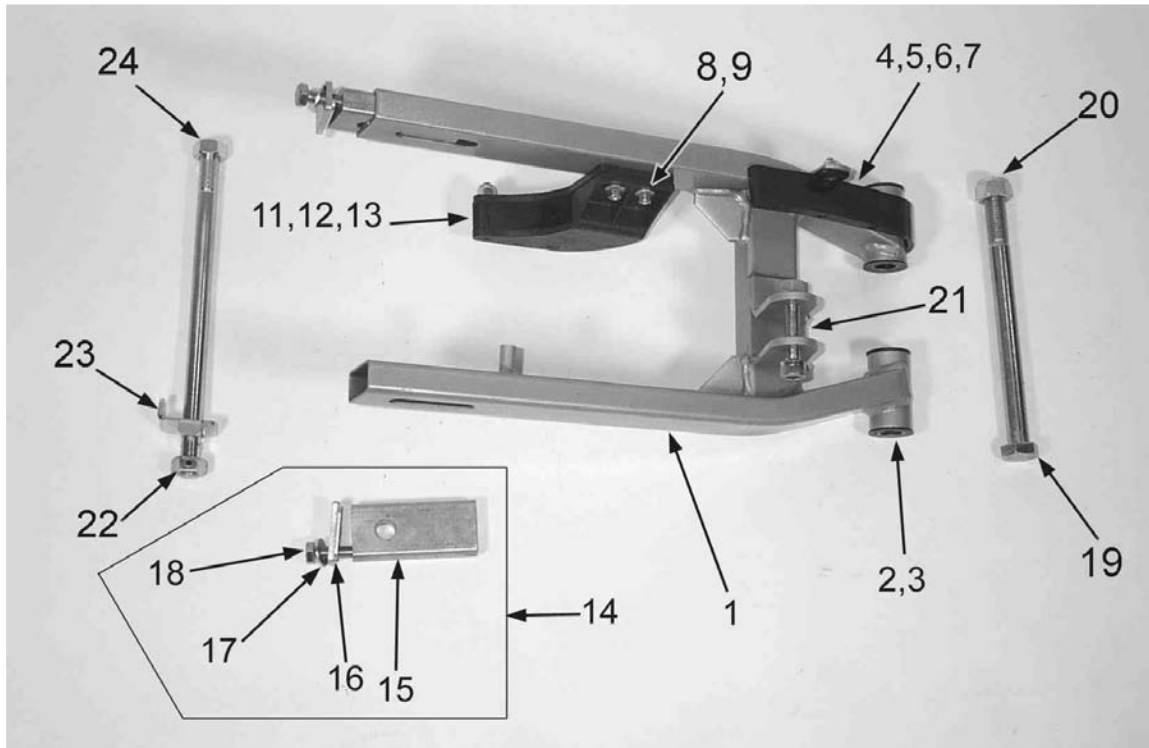

Cobra - 2006 P3

Swingarm Assembly

Swingarm		
REF #	PART #	DESCRIPTION
	GACM2004	SWINGARM ASSEMBLY (CONTAINS ITEMS 1 - 13)
1	GAMU0004	SWINGARM
2	GCMU0001	SWINGARM BUSHING (SINGLE PIECE)
3	GCMU0009	SPACER - PIVOT TUBE
4	GCMU0017	CHAIN GUARD
5	HCFH0516	M5X16 FLAT HEAD SCREW
6	HCWF0501	5MM FLAT WASHER
7	HCNL0501	5MM LOCK NUT
8	HCBF0620	M6X20 FLANGE HEAD BOLT (2 REQ'D)
9	PKOI 0001	CHAIN GUIDE - ASSEMBLY COMPLETE
11	PCKG0004	CHAIN GUIDE - BOTTOM SLIDER
12	HCBFT640	M6 X 40 FLAT HEAD BOLT
13	HCNL0601	6MM LOCKNUT
14	FAMU0005	WHEEL PULL ASSEMBLY
15	FCMU0203	WHEEL PULL
16	FKMU0005	WHEEL PULL ENDCAP WITH WASHER
17	HCWF0801	8MM FLAT WASHER
18	HCBH0810	M8X65 HEX HEAD BOLT (FULL THREAD)
19	HCBF1403	SWINGARM PIVOT BOLT
20	HCNL1402	14MM LOCK NUT
21	HCBC1001	M10X45 SOCKET HEAD CAP SCREW
22	WCMU0016	AXLE BOLT
23	HCPA0002	AXLE HEAD FIXING PLATE
24	HCNS1201	12MM LOCKNUT