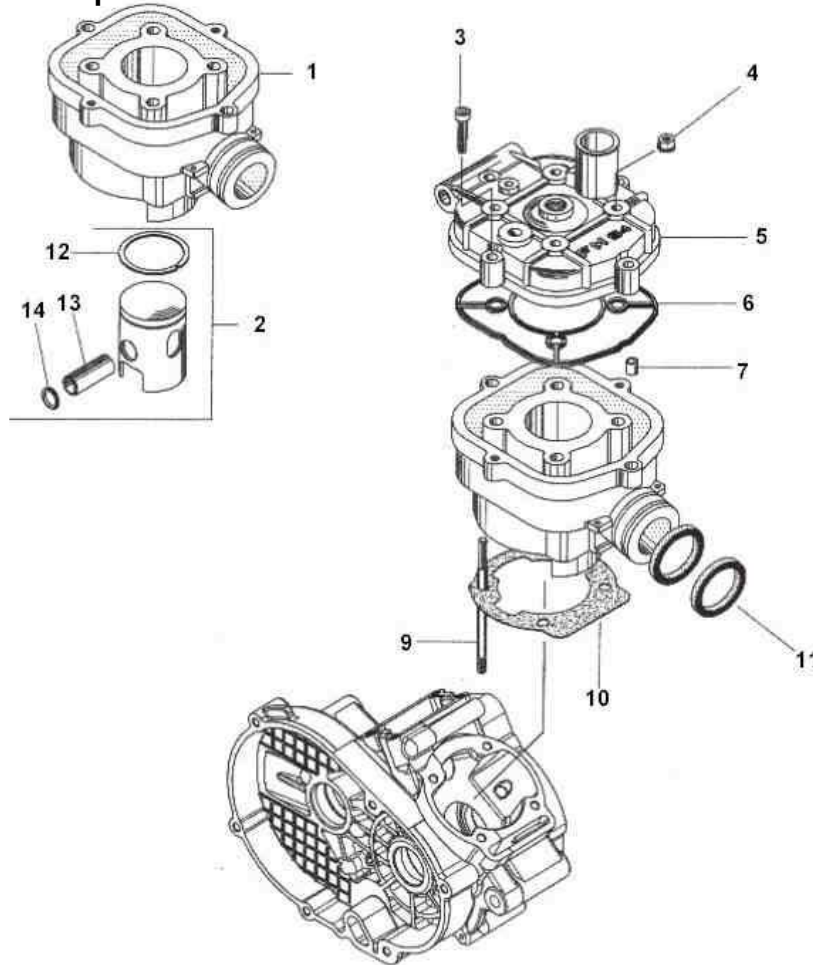

Cobra - 2006 P3

Engine - Top End

REF NO	PART NO	DESCRIPTION
1	ECMOTE01	CYLINDER - CHROME
2	ECMOTE02*	PISTON KIT - SINGLE RING
3	HCBC0603	6X30 CAP SCREW
4	HCNF0601	FLANGED NUT 6MM
5	ECMOTE05	CYLINDER HEAD
6	ZCMOTE06	CYLINDER HEAD O-RING
7	ECMU0026	6MM DOWEL
9	ECMOTE09	CYLINDER HEAD STUD BOLT 6MM
10	ZCMOTE10	BASE GASKET
11	ZCMOTE11	O-RING - EXHAUST FLANGE
12	ECMU0056	PISTON RING - CAST
13	ECMU0076	WRIST PIN
14	ECMUSR04	SNAP RING-FRANCO PISTON

* Make sure you have the correct grade for your engine A, B, C, or D.