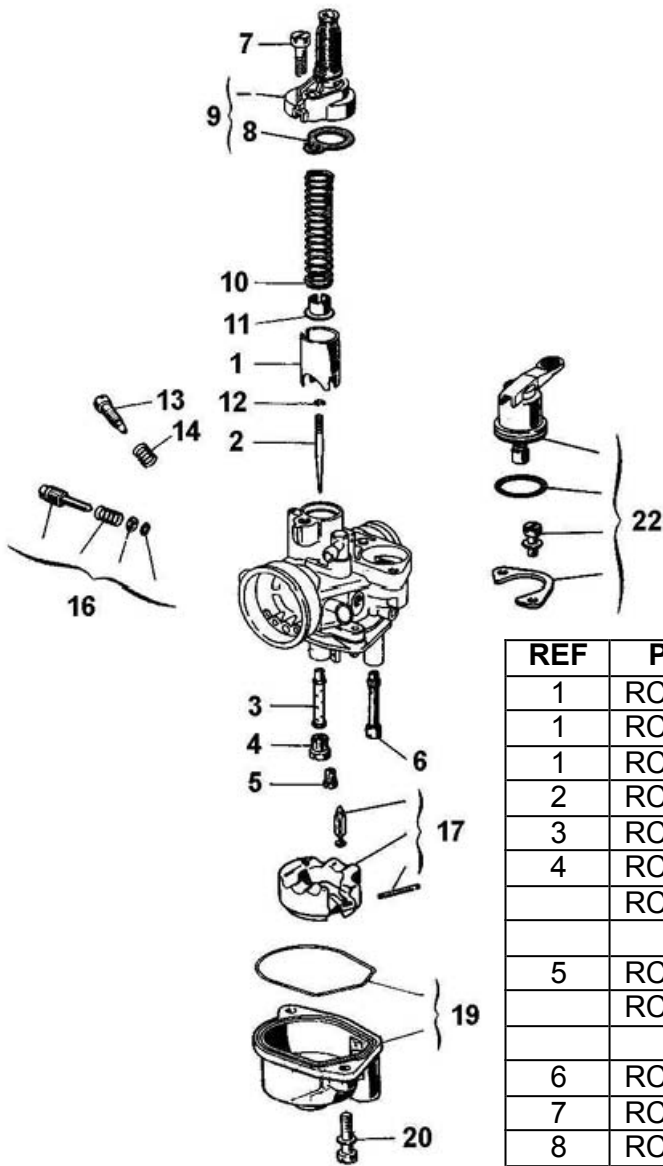

Cobra - 2006 P3

Airbox and Inlet System II

REF NO	PART NO	DESCRIPTION
1	ECMPIN01	12MM CARBURETOR
Not Shown	FCMU0026	FUEL LINE
Not Shown	MCMUCL04	HOSE CLAMPS - FUEL LINE
2	ECMOIN02	CLAMP
3	HCBC0625	6X25 CAP SCREW
4	ECMOIN04	REED SPACER PLATE
5	ZCMOIN05	REED VALVE GASKET
6	ECMOIN06	REED VALVE ASSEMBLY
NOT SHOWN	ECMOIN06A	REED PEDALS
8	ECMOIN08	SCREW - REED CAGE TO SPACER PLATE
9	ECMOIN09	RUBBER INTAKE BOOT
10	ECMOIN10	INTAKE RETAINING PLATE

Cobra - 2006 P3

Bars and Controls

Bars and Controls		
REF #	PART #	DESCRIPTION
1	FCPW0001	THROTTLE ASSEMBLY
3	TCMU0008	GRIPS (SET OF TWO)
4	FCPW0002	THROTTLE CABLE
5	FCMU0033	KILL SWITCH ASSEMBLY
6	KCMZ0001	M8X50 SOCKET HEAD CAP SCREW (4 REQ'D)
7	KCMZ0003	LOWER HANDLE BAR CLAMP (2 REQ'D)
8	KCMZ0002	TOP HANDLE BAR CLAMP (2 REQ'D)
9	TCMU0019	HANDLEBAR - ALUMINUM
11	BCMU0100	BRAKE LEVER / PERCH ASSEMBLY WITH ADJUSTOR
13	BCMU0108	FRONT BRAKE CABLE
14	BCMU0013	BRAKE LEVER COVER
Not shown	FCPW0004	THROTTLE CABLE END GROMMET

Cobra - 2006 P3

Carburetor

REF	PART #	DESCRIPTION
1	RCOI0001	SLIDE - 40 - STOCK
1	RCOI0030	SLIDE - 30
1	RCOI0050	SLIDE - 50
2	RCOI0002	NEEDLE FOR SLIDE
3	RCOI0003	ATOMIZER
4	RCOI0004	MAIN JET-82 STOCK
	RCOI00##	ADDITIONAL MAIN JETS, 74 - 94 <i>EXAMPLE RCOI0094 FOR 94 MAIN</i>
5	RCOI0005	PILOT JET-42 STOCK
	RCOI00##	ADDITIONAL PILOT JETS, 38 - 45 <i>EXAMPLE RCOI0045 FOR 45 PILOT</i>
6	RCOI0006	CHOKE JET
7	RCOI0007	TOP CARB SCREW
8	RCOI0008	O-RING FOR CARB TOP
9	RCOI0009	CARB TOP W/ O-RING
10	RCOI0010	SLIDE SPRING
11	RCOI0011	NEEDLE RETAINER PLATE
12	RCOI0012	NEEDLE CLIP
13	RCOI0013	IDLE ADJUSTMENT SCREW
14	RCOI0014	IDLE ADJUSTMENT SPRING
16	RCOI0016	FUEL MIXTURE SCREW KIT-4 PIECE
17	RCOI0017	FLOAT KIT - 3 PIECES
19	RCOI0019	FLOAT BOWL WITH O-RING - 2 PC
20	RCOI0020	BOTTOM CARB SCREW
22	RCOI0022	CHOKE ASSEMBLY - 4 PIECES
23	RCOI0023	REBUILD KIT
Not Shown	FCMU0026	FUEL LINE
Not Shown	MCMUCL04	HOSE CLAMPS - FUEL LINE