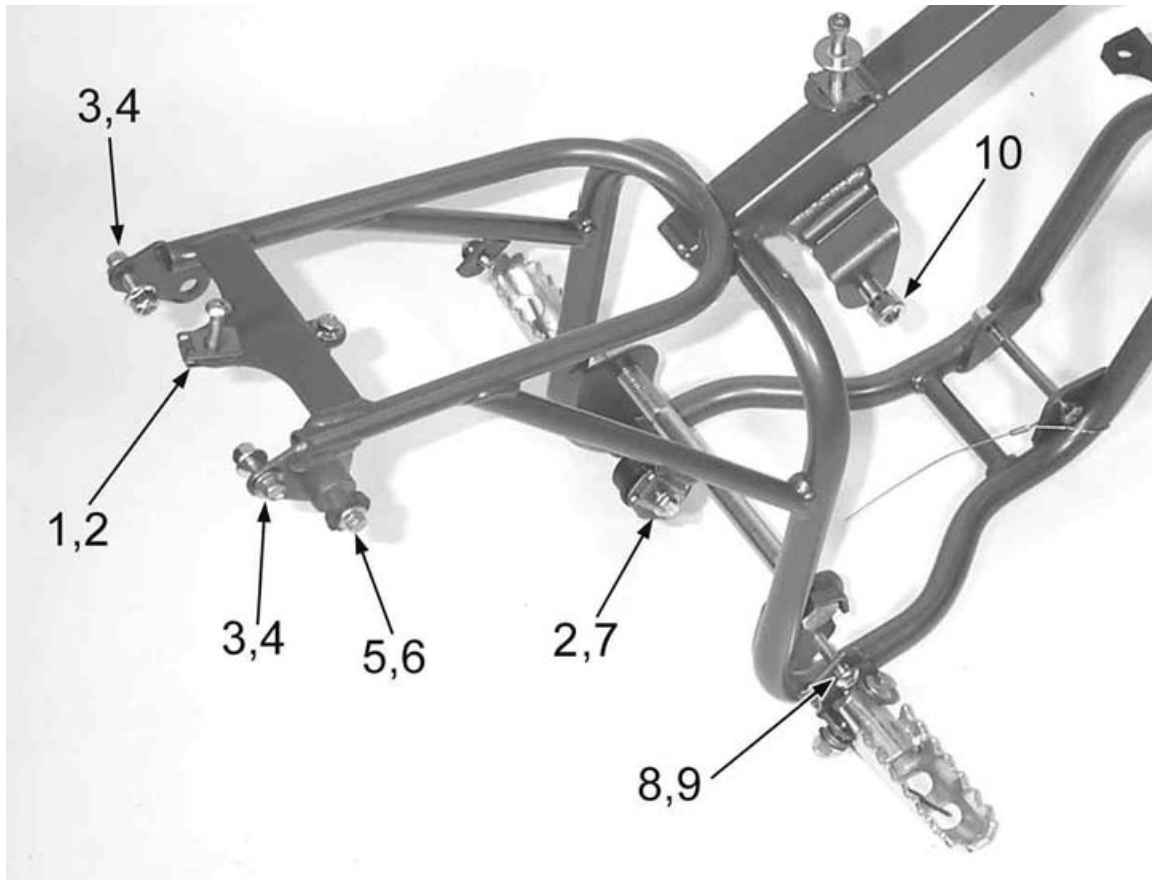

Cobra - 2006 P3

Frame - Mounting Hardware II

Frame – Seat, Fender, Right Side Panel, Brake Pedal, Silencer & Shock Mounts		
REF #	PART #	DESCRIPTION
	FAMU0004	FRAME 2004 CM50
1	HCBB0635	M6X35 BUTTON HEAD CAP SCREW
2	HCHA0003	6MM CLIPNUT
3	HCBF0620	M6X20 FLANGE HEAD BOLT
4	HCNF0602	6MM NYLOC FLANGE NUT
5	HCBF0630	M6X30 FLANGE HEAD BOLT
6	MCMUGR04	GROMMET – SILENCER (2 REQ'D)
7	HCBF0616	M6X16 FLANGE HEAD BOLT
8	HCBB0803	M8X40 BUTTON HEAD SCREW
9	HCNL0801	8MM LOCK NUT
10	HCBC1001	M10X45 SOCKET HEAD CAP SCREW