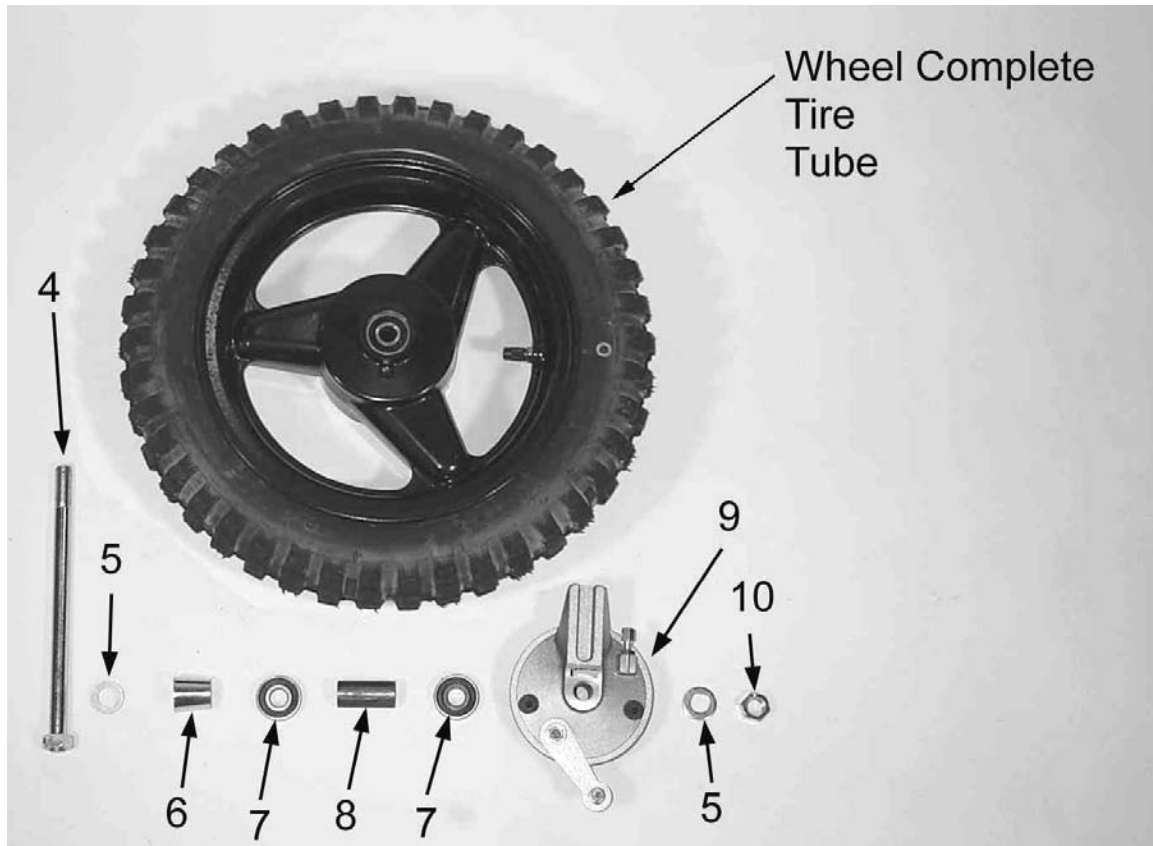

Cobra - 2006 P3

Front Wheel

Front Wheel		
REF #	PART #	DESCRIPTION
1	WAPW0001	FRONT WHEEL COMPLETE
NOT SHOWN	WCPW0001	RIM WITH BEARINGS
2	WCMU0018	FRONT TIRE
3	WCMUTU10	TUBE 10"
4	WCMU0014	FRONT AXLE
5	HCWF1202	WASHER - AXLE
6	WCPW0005	FRONT WHEEL SPACER
7	WCMU0020	BEARING - WHEEL (2 REQ'D)
8		SPACER - WHEEL BEARING FRONT
9	WCPW0103	BRAKE HUB - FRONT
10	HCNS1201	NUT - AXLE