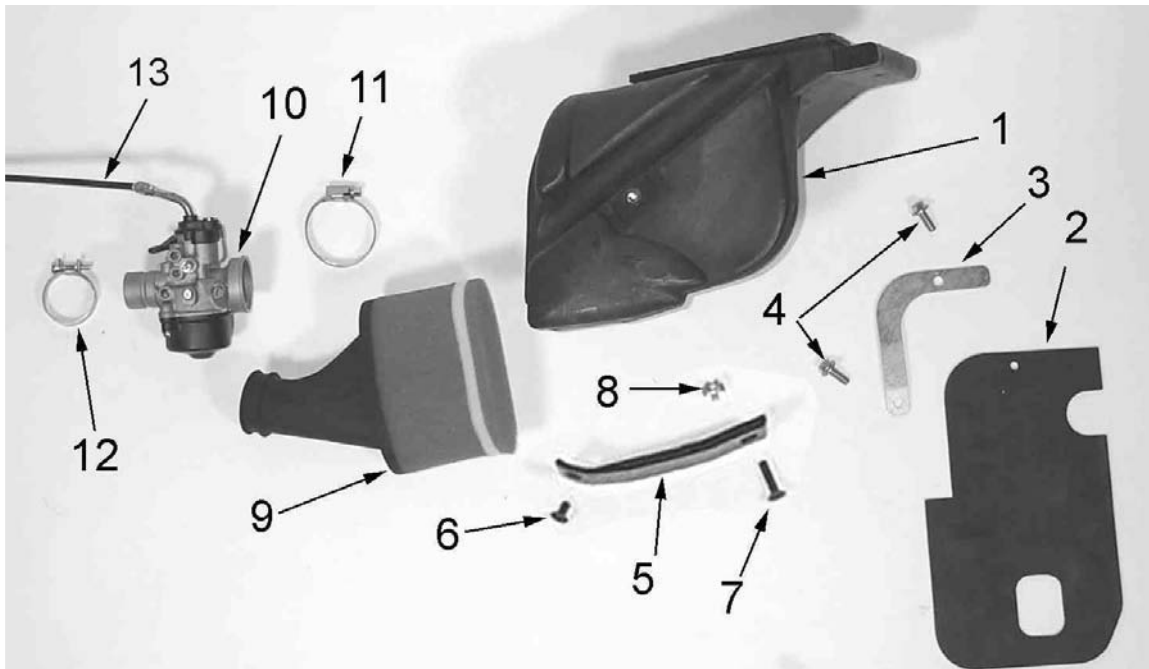

Cobra - 2006 P3

Airbox and Inlet System I

Airbox and Inlet System		
REF #	PART #	DESCRIPTION
1	RCMU0404	AIR BOX – P3
2	RCMU0408	MUD FLAP – P3
3	RCMU1407	BRACKET – MUD FLAP
4	HCBB0612	M6X12 BUTTON HEAD BOLT (2 REQ'D)
5	RCMU0409	CHAIN GUARD
6	HCFH0612	M6 X 12 FLAT HEAD SCREW
7	HCFH0620	M6 X 20 FLAT HEAD SCREW
8	HCNL0601	6MM LOCK NUT
9	RCMU0403	AIR FILTER WITH BOOT
10	ECMPIN01	CARBURETOR 12 MM (OIL INJECTED)
Not Shown	FCMU0026	FUEL LINE
Not Shown	MCMUCL04	HOSE CLAMPS – FUEL LINE
11	MCKGHO01	HOSE CLAMP – AIR BOOT TO CARBURETOR
12	ECMOIN02	HOSE CLAMP – CARBURETOR TO MANIFOLD
13	FCPW0002	THROTTLE CABLE

Cobra - 2006 P3

Airbox and Inlet System II

REF NO	PART NO	DESCRIPTION
1	ECMPIN01	12MM CARBURETOR
Not Shown	FCMU0026	FUEL LINE
Not Shown	MCMUCL04	HOSE CLAMPS - FUEL LINE
2	ECMOIN02	CLAMP
3	HCBC0625	6X25 CAP SCREW
4	ECMOIN04	REED SPACER PLATE
5	ZCMOIN05	REED VALVE GASKET
6	ECMOIN06	REED VALVE ASSEMBLY
NOT SHOWN	ECMOIN06A	REED PEDALS
8	ECMOIN08	SCREW - REED CAGE TO SPACER PLATE
9	ECMOIN09	RUBBER INTAKE BOOT
10	ECMOIN10	INTAKE RETAINING PLATE

Cobra - 2006 P3

Carburetor

REF	PART #	DESCRIPTION
1	RCOI0001	SLIDE - 40 - STOCK
1	RCOI0030	SLIDE - 30
1	RCOI0050	SLIDE - 50
2	RCOI0002	NEEDLE FOR SLIDE
3	RCOI0003	ATOMIZER
4	RCOI0004	MAIN JET-82 STOCK
	RCOI00##	ADDITIONAL MAIN JETS, 74 - 94 <i>EXAMPLE RCOI0094 FOR 94 MAIN</i>
5	RCOI0005	PILOT JET-42 STOCK
	RCOI00##	ADDITIONAL PILOT JETS, 38 - 45 <i>EXAMPLE RCOI0045 FOR 45 PILOT</i>
6	RCOI0006	CHOKE JET
7	RCOI0007	TOP CARB SCREW
8	RCOI0008	O-RING FOR CARB TOP
9	RCOI0009	CARB TOP W/ O-RING
10	RCOI0010	SLIDE SPRING
11	RCOI0011	NEEDLE RETAINER PLATE
12	RCOI0012	NEEDLE CLIP
13	RCOI0013	IDLE ADJUSTMENT SCREW
14	RCOI0014	IDLE ADJUSTMENT SPRING
16	RCOI0016	FUEL MIXTURE SCREW KIT-4 PIECE
17	RCOI0017	FLOAT KIT - 3 PIECES
19	RCOI0019	FLOAT BOWL WITH O-RING - 2 PC
20	RCOI0020	BOTTOM CARB SCREW
22	RCOI0022	CHOKE ASSEMBLY - 4 PIECES
23	RCOI0023	REBUILD KIT
Not Shown	FCMU0026	FUEL LINE
Not Shown	MCMUCL04	HOSE CLAMPS - FUEL LINE