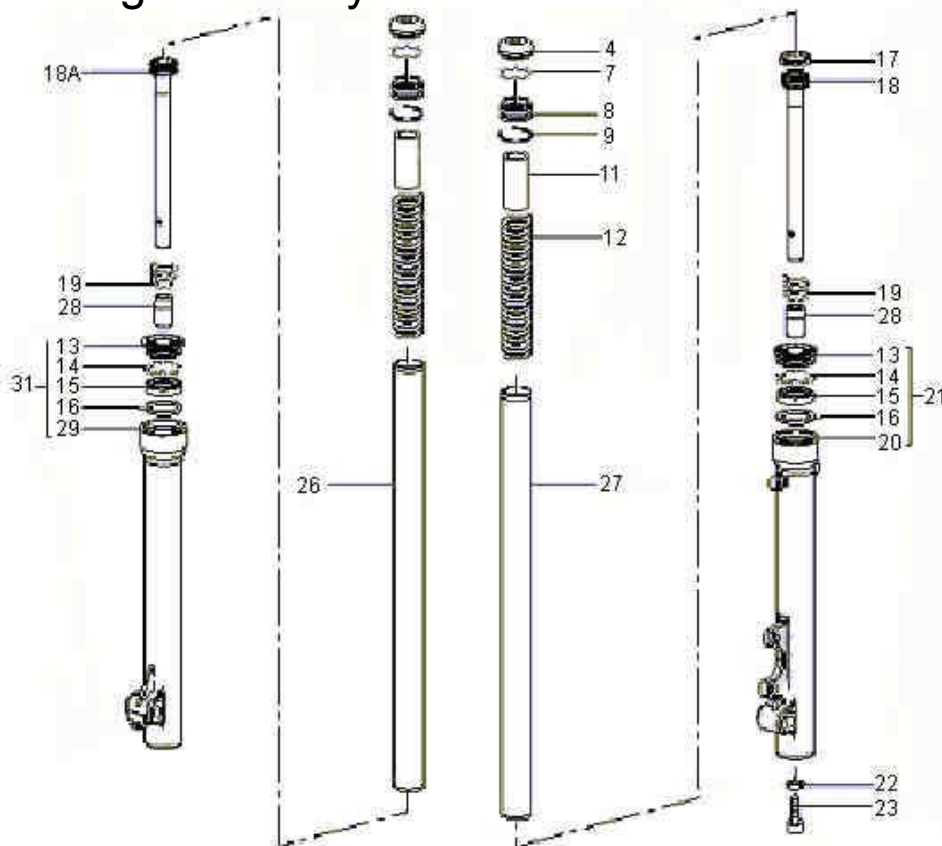

Cobra - 2006 P3

Forks and Triple Clamps

Front Forks and Triple Clamp		
REF #	PART #	DESCRIPTION
1	KCMZ0029	OUTER FORK LEG – RIGHT (NON BRAKE) SIDE
NOT SHOWN	KCMZ0031	OUTER FORK LEG ASSY – RIGHT WITH SEAL & SWIPER
NOT SHOWN	KAPW005R	FORK LEG COMPLETE – RIGHT SIDE
2	KCMZ0020	OUTER FORK LEG – LEFT (BRAKE) SIDE
NOT SHOWN	KCMZ0021	OUTER FORK LEG ASSY – LEFT WITH SEAL & SWIPER
NOT SHOWN	KAPW005L	FORK LEG COMPLETE - LEFT SIDE
3	KCMZ0026	INNER FORK LEG – RIGHT (COMPRESSION) SIDE
4	KCMZ0027	INNER FORK LEG – LEFT (REBOUND) SIDE
5	HCCC0001	CLAMP – BRAKE CABLE
6	HCBC0502	M5X20 SOCKET HEAD CAP SCREW
7	HCNL0501	5MM LOCK NUT
8	HCBF0616	FENDER BOLT, M6X16 FLANGE HEAD (4 REQ'D)
9	KCMZ0025	TRIPLE CLAMP – LOWER WITH STEM
10	HCBC0625	M6X25 SOCKET HEAD CAP SCREW (4 REQ'D)
11	KCMZ0005	TRIPLE CLAMP – UPPER (NO BAR MOUNTS)
12	HCBC0806	M8X30 SOCKET HEAD CAP SCREW (2 REQ'D)
13	KCMZ0003	BAR MOUNT – LOWER (2 REQ'D)
14	KCMZ0002	BAR MOUNT – UPPER (2 REQ'D)
15	KCMZ0001	M8X50 SOCKET HEAD CAP SCREW
16	HCNJ0101	STEERING HEAD NUT 1X14
17	FCMU0004	STEERING HEAD BEARING (2 REQ'D)
18	FCMU0103	DUST COVER (2 REQ'D)
19	BCMU0007	BRAKE STOP
20	HCBH0808	M8X30 BUTTON HEAD SCREW

Cobra - 2006 P3

Forks - Leg Assembly

REF #	PART #	DESCRIPTION
4	KCMZ0004	FORK PLUG – BLACK
7	KCMZ0007	SNAP RING FOR FORK CAP
8	KCMZ0008	INNER FORK CAP - WHITE
9	KCMZ0009	O-RING UNDER FORK CAP
11	KCMZ0011	PRELOAD SLEEVE
12	KCMZ0012	FORK SPRING
13	KCMZ0013	SWIPER
14	KCMZ0014	SNAP RING
15	KCMZ0015	FORK SEAL
16	KCMZ0016	WASHER
17	KCMZ0017	SEALING RING FOR REBOUND PISTON
18	KCMZ0018	PISTON ROD - REBOUND
18A	KCMZ0018A	PISTON ROD - COMPRESSION
19	KCMZ0019	REBOUND SPRING
20	KCMZ0020	FORK LEG OUTER LEFT
21	KCMZ0021	FORK LEG – 5 PIECE UNIT – LEFT
22	HCWC0000	WASHER
23	HCBC0806	8 X 30 CS
26	KCMZ0026	FORK TUBE – INNER RIGHT
27	KCMZ0027	FORK TUBE – INNER LEFT
28	KCMZ0028	TOP OUT BUMPER
29	KCMZ0029	FORK LEG – OUTER RIGHT
31	KCMZ0031	FORK LEG – 5 PIECE UNIT – RIGHT
32	HCBC0609	6 X 20 CS