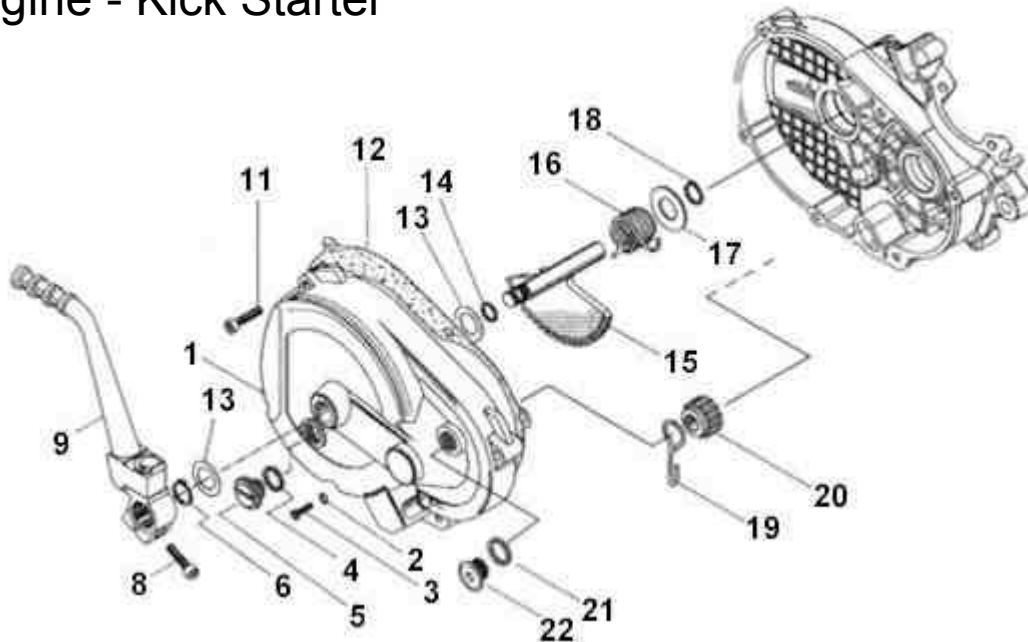

Cobra - 2006 P3

Engine - Kick Starter

REF NO	PART NO	DESCRIPTION
1	ECMOKS01	CLUTCH COVER
2	ECMOKS02	CRUSH WASHER – WATER DRAIN PLUG
3	ECMOKS03	WATER DRAIN PLUG – 6X8
4	ZCMU0001	OIL FILL PLUG GASKET
5	ECMU0037	OIL FILL PLUG
6	ECMOKS06	RETAINER CLIP – THRUST WASHER
8	HCBC0625	6X25 CAP SCREW
9	ECMPKS09	KICK START LEVER
11	HCBC0603	6X30 CAP SCREW
12	ZCMOKS12	CLUTCH COVER GASKET
13	ECMOKS13	THRUST WASHER
14	ECMOKS14	SEAL – KICK START SHAFT
15	ECMOKS15	KICK START SHAFT WITH GEAR
16	ECMOKS16	KICK START SPRING
17	ECMOKS17	WASHER – RETURN SPRING RETAINER
18	ECMOKS18	RETAINER CLIP – RETURN SPRING
19	ECMOKS19	J-SPRING KICK START
20	ECMOKS20	DOG GEAR
21	ECMOKS21	GASKET – ADJUSTING PLUG
22	ECMOKS22	ADJUSTING PLUG
NOT SHOWN	ECMOKS03	OIL DRAIN PLUG