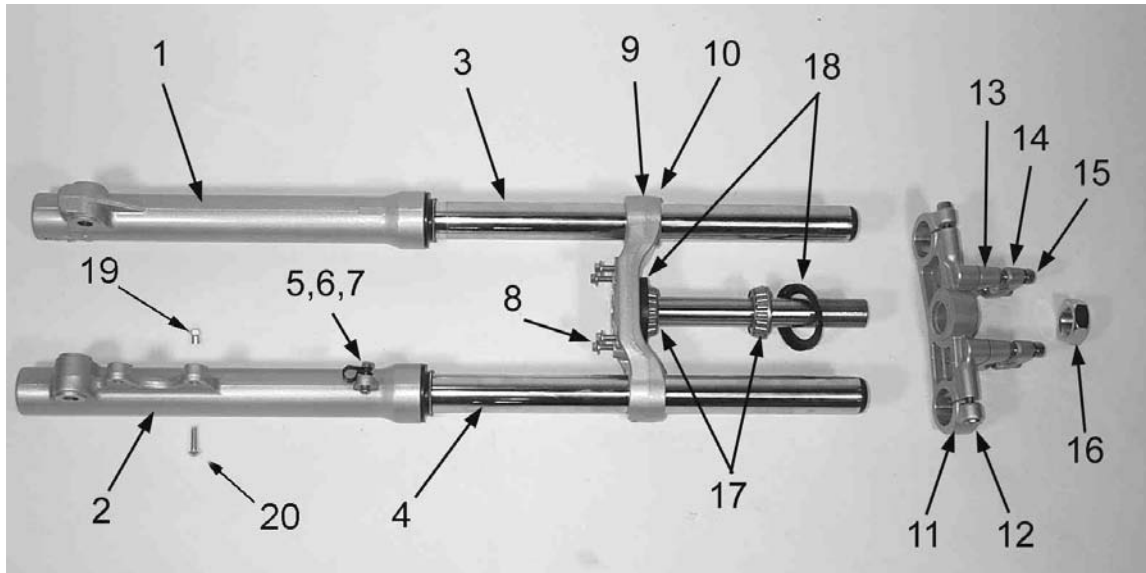

Cobra - 2006 P3

Forks and Triple Clamps

Front Forks and Triple Clamp		
REF #	PART #	DESCRIPTION
1	KCMZ0029	OUTER FORK LEG – RIGHT (NON BRAKE) SIDE
NOT SHOWN	KCMZ0031	OUTER FORK LEG ASSY – RIGHT WITH SEAL & SWIPER
NOT SHOWN	KAPW005R	FORK LEG COMPLETE – RIGHT SIDE
2	KCMZ0020	OUTER FORK LEG – LEFT (BRAKE) SIDE
NOT SHOWN	KCMZ0021	OUTER FORK LEG ASSY – LEFT WITH SEAL & SWIPER
NOT SHOWN	KAPW005L	FORK LEG COMPLETE - LEFT SIDE
3	KCMZ0026	INNER FORK LEG – RIGHT (COMPRESSION) SIDE
4	KCMZ0027	INNER FORK LEG – LEFT (REBOUND) SIDE
5	HCCC0001	CLAMP – BRAKE CABLE
6	HCBC0502	M5X20 SOCKET HEAD CAP SCREW
7	HCNL0501	5MM LOCK NUT
8	HCBF0616	FENDER BOLT, M6X16 FLANGE HEAD (4 REQ'D)
9	KCMZ0025	TRIPLE CLAMP – LOWER WITH STEM
10	HCBC0625	M6X25 SOCKET HEAD CAP SCREW (4 REQ'D)
11	KCMZ0005	TRIPLE CLAMP – UPPER (NO BAR MOUNTS)
12	HCBC0806	M8X30 SOCKET HEAD CAP SCREW (2 REQ'D)
13	KCMZ0003	BAR MOUNT – LOWER (2 REQ'D)
14	KCMZ0002	BAR MOUNT – UPPER (2 REQ'D)
15	KCMZ0001	M8X50 SOCKET HEAD CAP SCREW
16	HCNJ0101	STEERING HEAD NUT 1X14
17	FCMU0004	STEERING HEAD BEARING (2 REQ'D)
18	FCMU0103	DUST COVER (2 REQ'D)
19	BCMU0007	BRAKE STOP
20	HCBH0808	M8X30 BUTTON HEAD SCREW