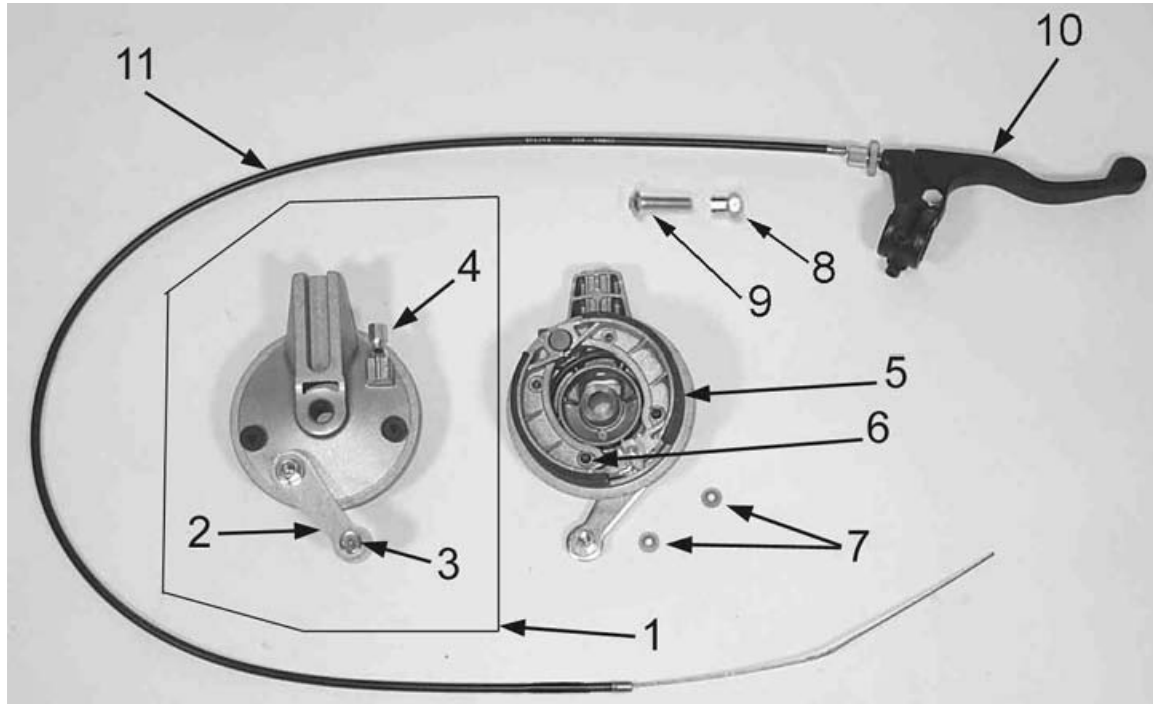

Cobra - 2006 P3

Front Brakes

Front Brakes		
REF #	PART #	DESCRIPTION
1	WCPW0103	BRAKE HUB – FRONT
2	BCMU0113	BRAKE ARM – FRONT
3	BCMU0005	CABLE CLAMP, WASHER & NUT
4	BCMU0006	CABLE ADJUSTOR
5	BCMU0110	BRAKE SHOE (PAIR)
6	BCMU0010	SPRING – BRAKE RETURN
7	BCMU0011	PUSH NUT – BRAKE SPRING (2 REQ'D)
8	BCMU0007	BRAKE STOP
9	HCBH0808	M8X30 BUTTON HEAD SCREW
10	BCMU0100	BRAKE LEVER / PERCH ASSEMBLY WITH ADJUSTOR
11	BCMU0108	BRAKE CABLE
NOT SHOWN	BCMU0013	LEVER PIVOT COVER