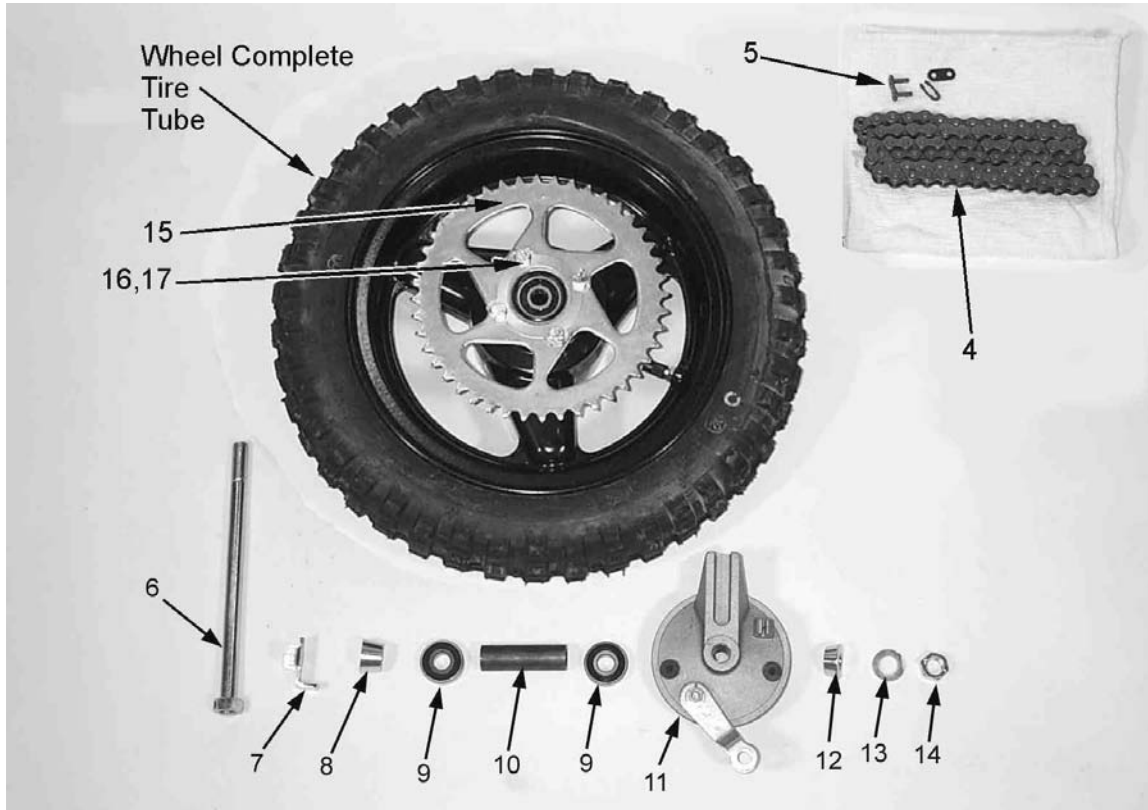

Cobra - 2006 P3

Rear Wheel

Rear Wheel		
REF #	PART #	DESCRIPTION
1	WAPW0002	WHEEL COMPLETE – REAR
NOT SHOWN	WCPW0002	RIM WITH BEARINGS
2	WCMU0018	TIRE – REAR
3	WCMUTU10	TUBE – 10"
4	PCMU0100	CHAIN – 100 LINKS 420
5	PCMU0001	MASTER LINK – 420 CHAIN
6	WCMU0016	REAR AXLE
7	HCPA0002	AXLE HEAD FIXING PLATE
8	WCMU0001	REAR WHEEL SPACER, LARGE (SPROCKET SIDE)
9	WCMU0020	WHEEL BEARING (2 REQ'D)
10	WCMU0003	WHEEL BEARING SPACER - REAR
11	WCPW0004	BRAKE HUB - REAR
12	WCPW0007	REAR WHEEL SPACE, SMALL (BRAKE SIDE)
13	HCWF1202	WASHER – AXLE
14	HCNS1201	NUT – AXLE
15	PCMU0144	SPROCKET – 44T
16	WCPW0008	PLATE – SPROCKET BOLT HEAD LOCK
17	HCBH0701	M7X35 HEX HEAD BOLT (4 REQ'D)