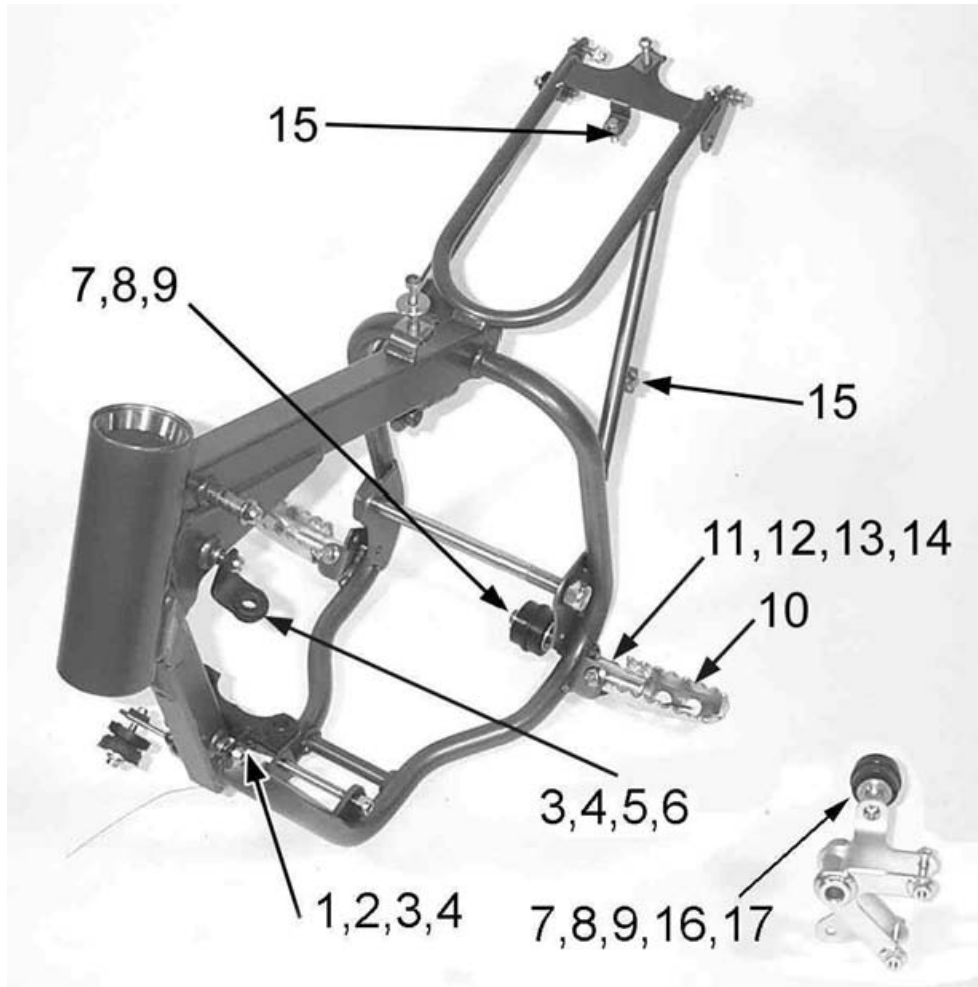

Cobra - 2006 P3

Frame - Mounting Hardware III

Frame – Radiator, Footpeg, Chain Roller, and Airbox Mounts		
REF #	PART #	DESCRIPTION
	FAMU0004	FRAME 2004 CM50
1	ECHA0003	MOUNTING BRACKET – RADIATOR BOTTOM
2	HCBC0607	M6X50 SOCKET HEAD CAP SCREW
3	HCNL0601	6MM LOCK NUT
4	MCKGGR00	GROMMET – RADIATOR MOUNT (2 REQ'D ON BOTTOM, 1 ON TOP BRACKET)
5	ECHA0109	MOUNTING BRACKET – RADIATOR TOP
6	HCBC0660	M6X60 SOCKET HEAD CAP SCREW
7	FCMU0057	CHAIN ROLLER
8	HCWF1201	WASHER FLAT, CHAIN ROLLER (2 REQ'D)
9	HCCP0002	COTTERPIN 3/32 X 1 (2 REQ'D)
10	TCMU0014	FOOTPEGS (SET OF 2)
11	TCMU0102	SPRINGS – FOOTPEG (SET OF 2)
12	HCBB0804	M8X50 BUTTON HEAD BOLT
13	HCWF5601	FLAT WASHER
14	HCNL0801	8MM LOCK NUT
15	HCBF0616	M6X16 FLANGE HEAD BOLT
16	HCBB0802	M8X20 BUTTON HEAD BOLT
17	FCOI0003	CHAIN ROLLER SHAFT