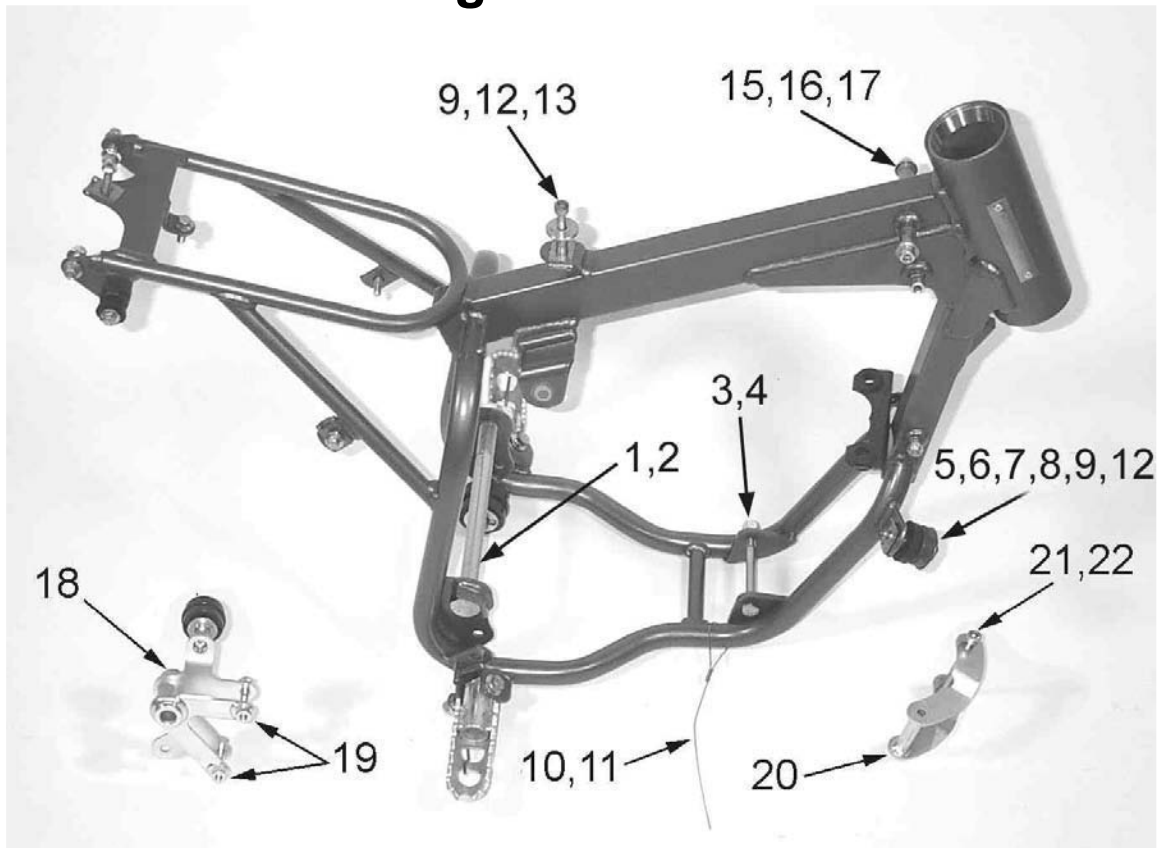

Cobra - 2006 P3

Frame - Mounting Hardware

Frame – Engine, Tank, and Pipe Mounts, Brake Snake		
REF #	PART #	DESCRIPTION
	FAMU0004	FRAME 2004 CM50
1	HCBF1403	SWINGARM BOLT
2	HCNL1402	SWINGARM LOCK NUT (M14X1)
3	HCBH0880	M8X80 SOCKET HEAD CAP SCREW
4	HCNL0801	8MM LOCKNUT
5	MCMUGR06	PIPE GROMMET MALE
6	MCMUGR07	PIPE GROMMET FEMALE
7	MCMUSP02	PIPE GROMMET SPACER
8	HCWF1478	PIPE GROMMET WASHER
9	HCHA0003	6MM CLIPNUT
10	BCMU0008	CABLE – BRAKE SNAKE
11	BCMU0009	CRIMP – BRAKE SNAKE
12	HCBF0635	M6X35 FLANGE HEAD BOLT
13	TCHA0004	BUSHING – REAR TANK MOUNTING
15	HCNL0601	6MM LOCKNUT
16	TCHA0006	BUSHING – FRONT TANK MOUNT (2 REQ'D)
17	HCBF0685	M6X85 SHCS
18	FAOI0002	ENGINE MOUNT ASSEMBLY – REAR
19	HCBH0845	M8X45 HEX HEAD CAP SCREW
20	FCOI0001	ENGINE MOUNT ASSEMBLY – FRONT
21	HCBH0880	M8X80 HEX HEAD CAP SCREW
22	HCNL0801	8MM LOCK NUT