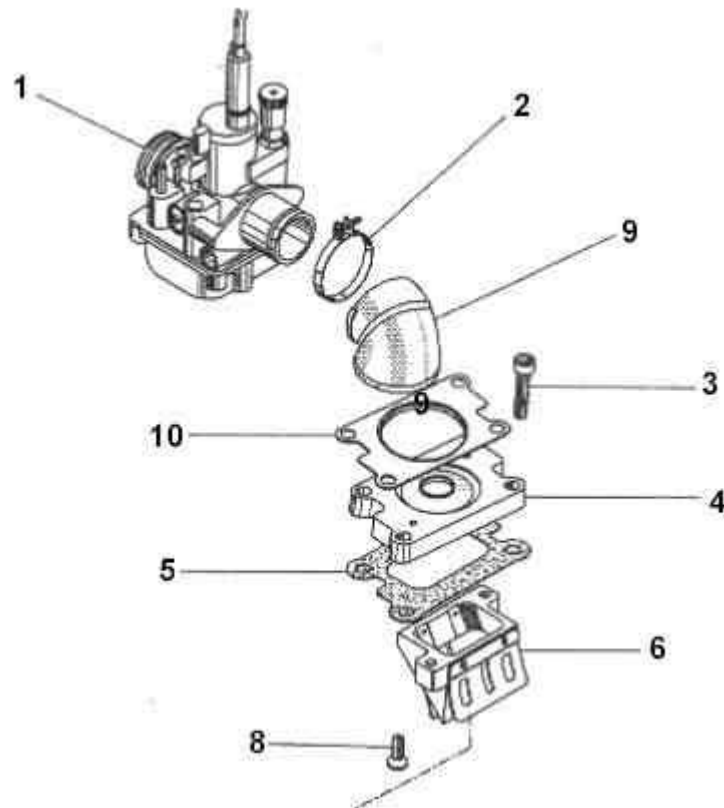

Cobra - 2006 P3

Airbox and Inlet System I

Airbox and Inlet System		
REF #	PART #	DESCRIPTION
1	RCMU0404	AIR BOX – P3
2	RCMU0408	MUD FLAP – P3
3	RCMU1407	BRACKET – MUD FLAP
4	HCBB0612	M6X12 BUTTON HEAD BOLT (2 REQ'D)
5	RCMU0409	CHAIN GUARD
6	HCFH0612	M6 X 12 FLAT HEAD SCREW
7	HCFH0620	M6 X 20 FLAT HEAD SCREW
8	HCNL0601	6MM LOCK NUT
9	RCMU0403	AIR FILTER WITH BOOT
10	ECMPIN01	CARBURETOR 12 MM (OIL INJECTED)
Not Shown	FCMU0026	FUEL LINE
Not Shown	MCMUCL04	HOSE CLAMPS – FUEL LINE
11	MCKGHO01	HOSE CLAMP – AIR BOOT TO CARBURETOR
12	ECMOIN02	HOSE CLAMP – CARBURETOR TO MANIFOLD
13	FCPW0002	THROTTLE CABLE

Cobra - 2006 P3

Airbox and Inlet System II

REF NO	PART NO	DESCRIPTION
1	ECMPIN01	12MM CARBURETOR
Not Shown	FCMU0026	FUEL LINE
Not Shown	MCMUCL04	HOSE CLAMPS - FUEL LINE
2	ECMOIN02	CLAMP
3	HCBC0625	6X25 CAP SCREW
4	ECMOIN04	REED SPACER PLATE
5	ZCMOIN05	REED VALVE GASKET
6	ECMOIN06	REED VALVE ASSEMBLY
NOT SHOWN	ECMOIN06A	REED PEDALS
8	ECMOIN08	SCREW - REED CAGE TO SPACER PLATE
9	ECMOIN09	RUBBER INTAKE BOOT
10	ECMOIN10	INTAKE RETAINING PLATE

Cobra - 2006 P3

Bars and Controls

Bars and Controls		
REF #	PART #	DESCRIPTION
1	FCPW0001	THROTTLE ASSEMBLY
3	TCMU0008	GRIPS (SET OF TWO)
4	FCPW0002	THROTTLE CABLE
5	FCMU0033	KILL SWITCH ASSEMBLY
6	KCMZ0001	M8X50 SOCKET HEAD CAP SCREW (4 REQ'D)
7	KCMZ0003	LOWER HANDLE BAR CLAMP (2 REQ'D)
8	KCMZ0002	TOP HANDLE BAR CLAMP (2 REQ'D)
9	TCMU0019	HANDLEBAR - ALUMINUM
11	BCMU0100	BRAKE LEVER / PERCH ASSEMBLY WITH ADJUSTOR
13	BCMU0108	FRONT BRAKE CABLE
14	BCMU0013	BRAKE LEVER COVER
Not shown	FCPW0004	THROTTLE CABLE END GROMMET